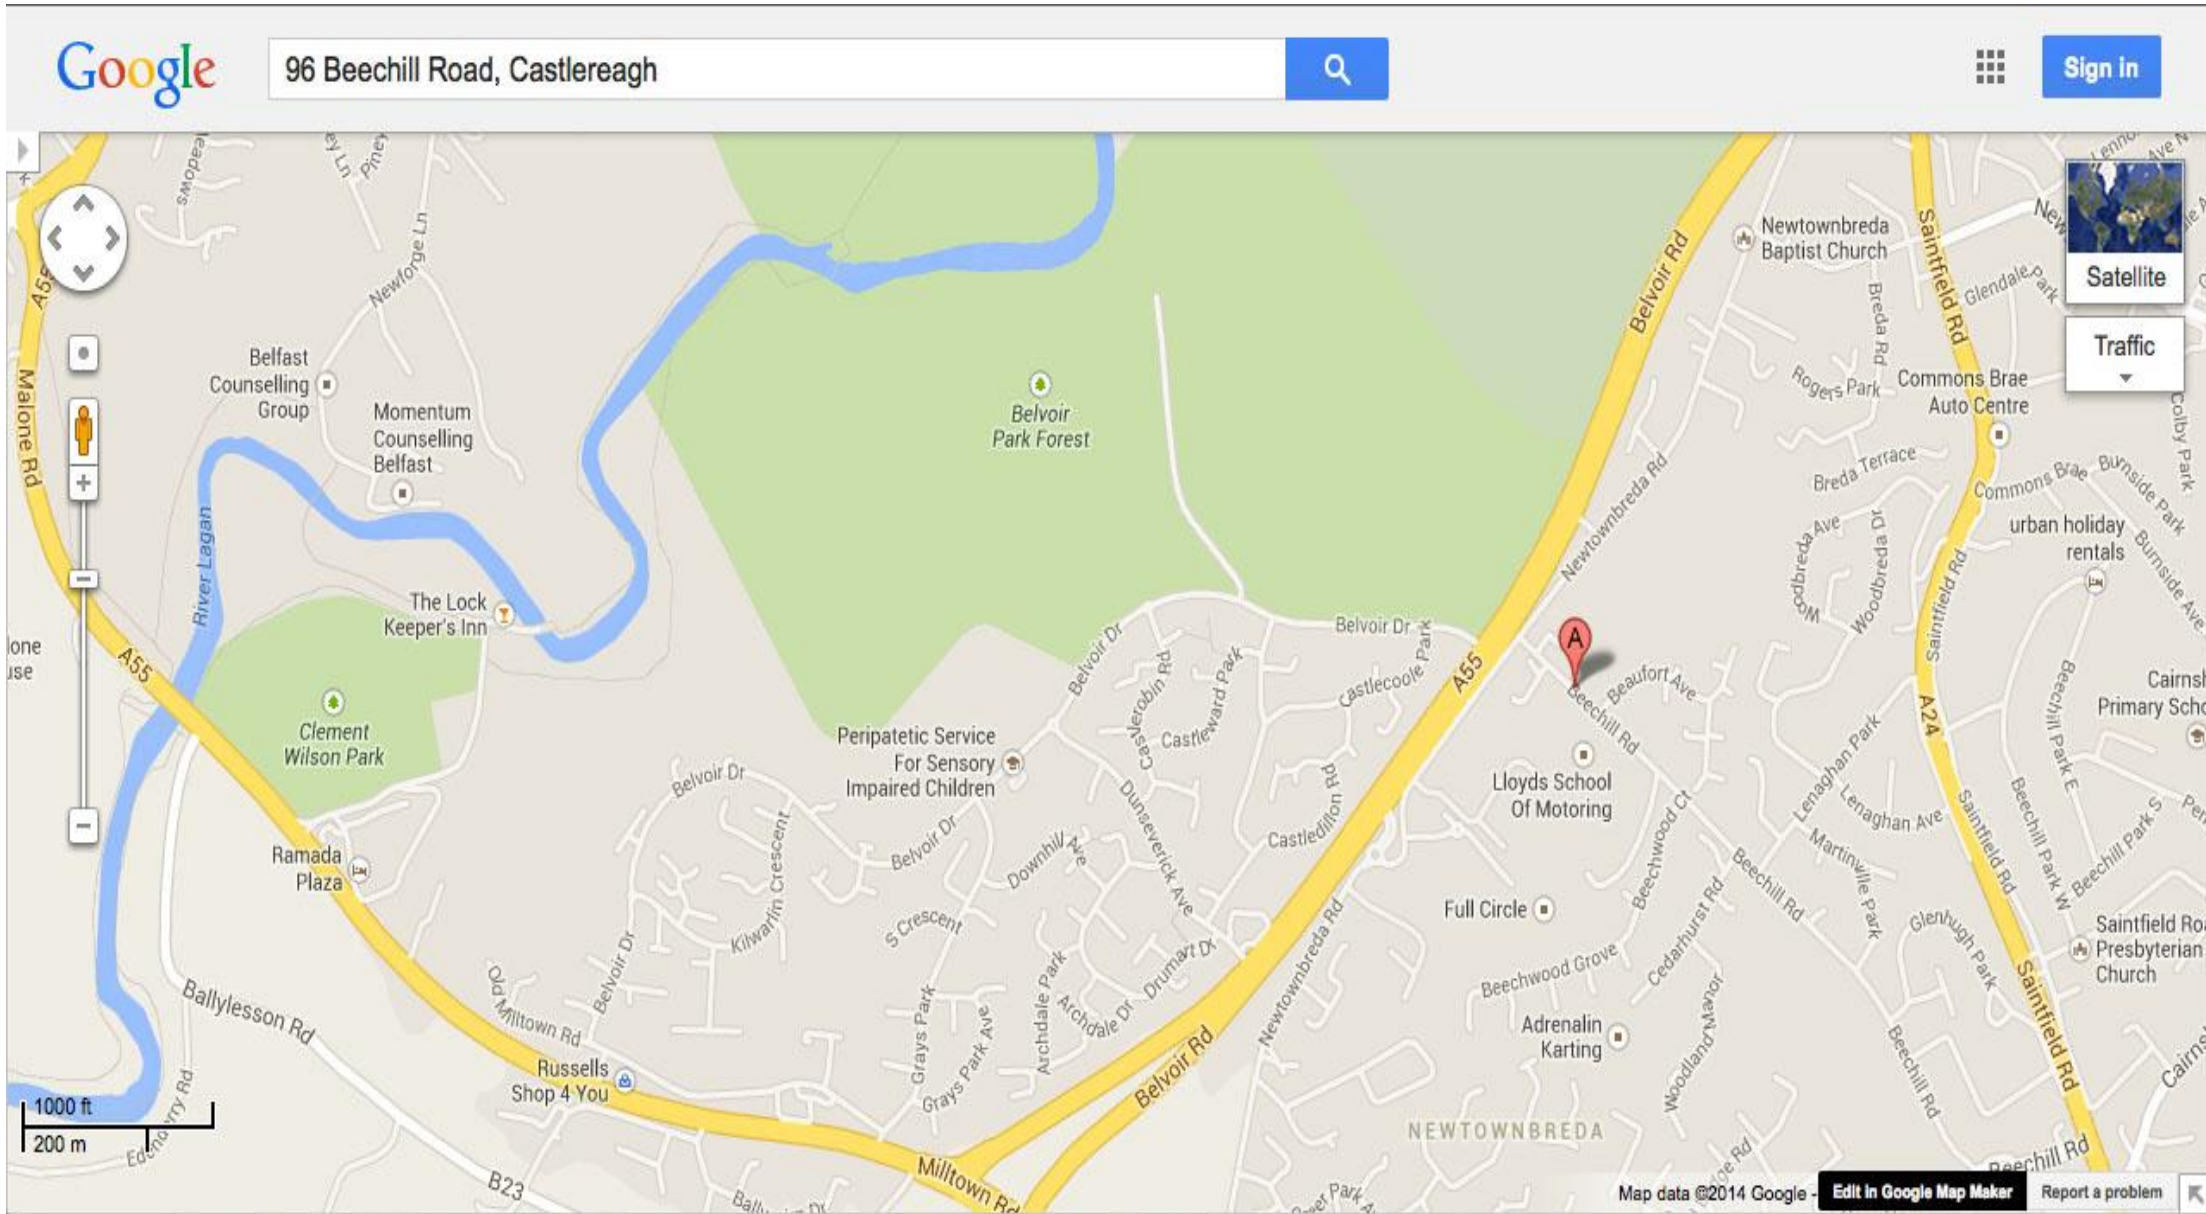

LLOYDS MOTORING 96 BEECHILL ROAD BELFAST BT8 7QN TEL: 02890 494000

LOCATION MAP

86 Beechill Road, Northern Ireland, United Kingdom
Address is approximate

beechill
BUSINESS PARK

Turn Right at Main entrance
for Lloyds Motoring